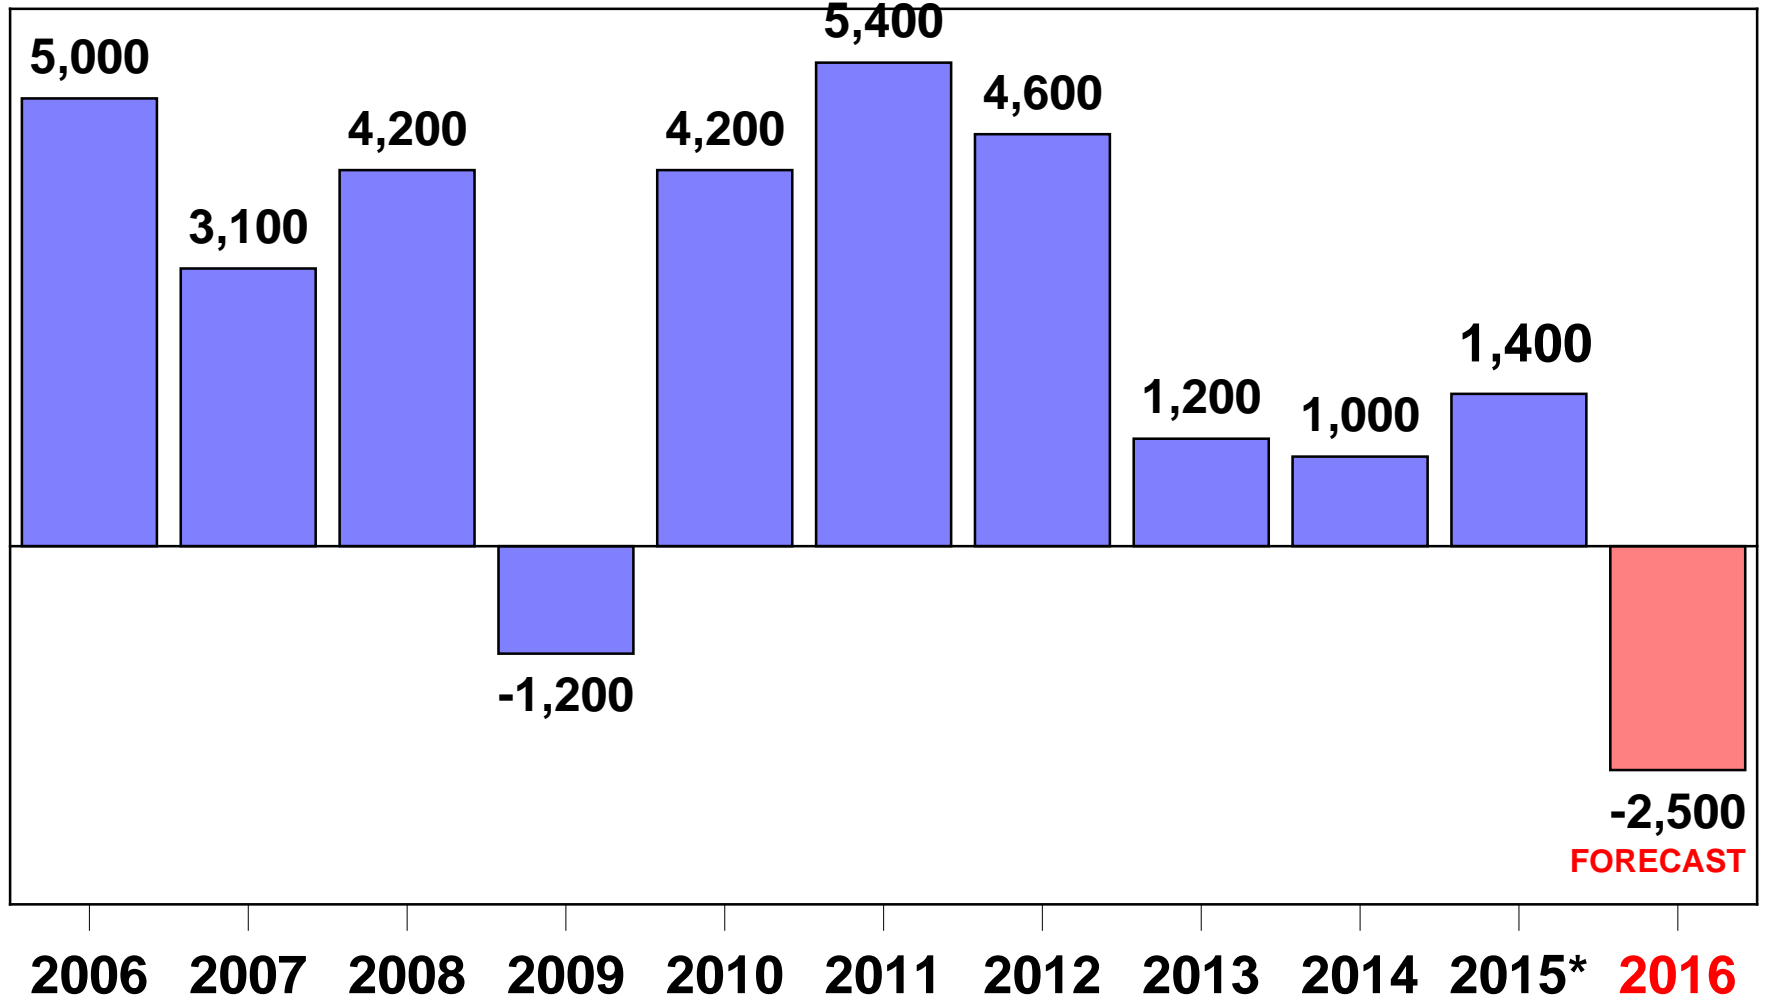

2016--Will Be More Challenging

Annual employment growth in AK

Source: Alaska Department of Labor and Workforce Development, Research and Analysis Section

*preliminary