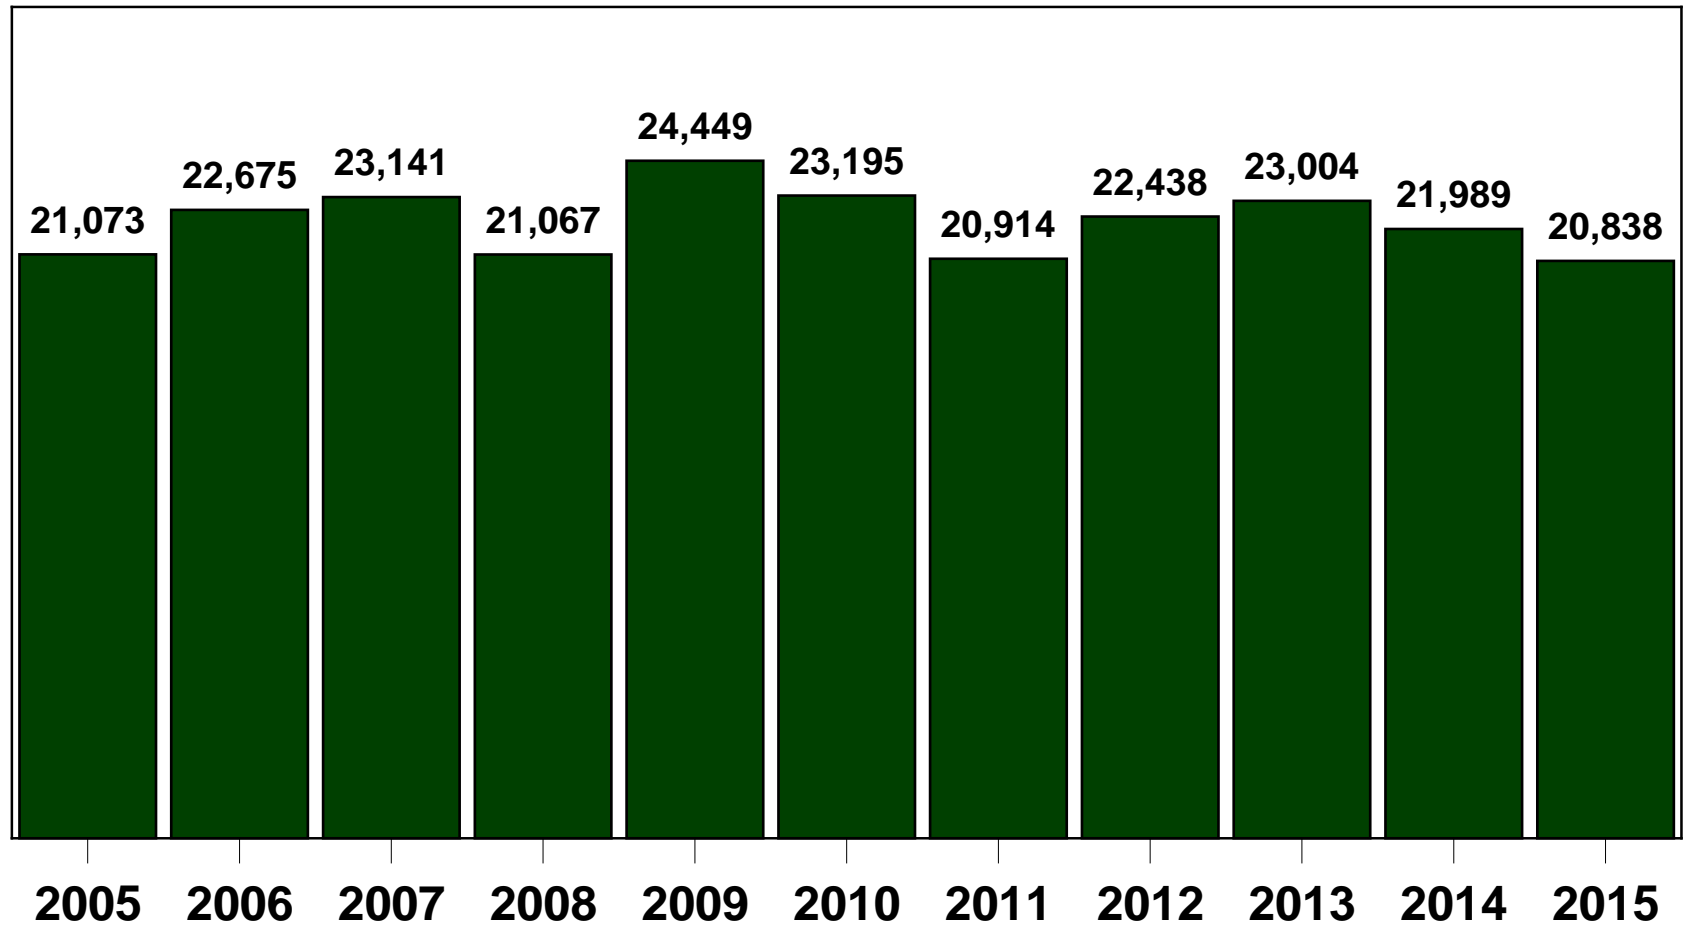

Military Numbers Are Trending Down

AK uniformed military numbers

Source: AKDOL