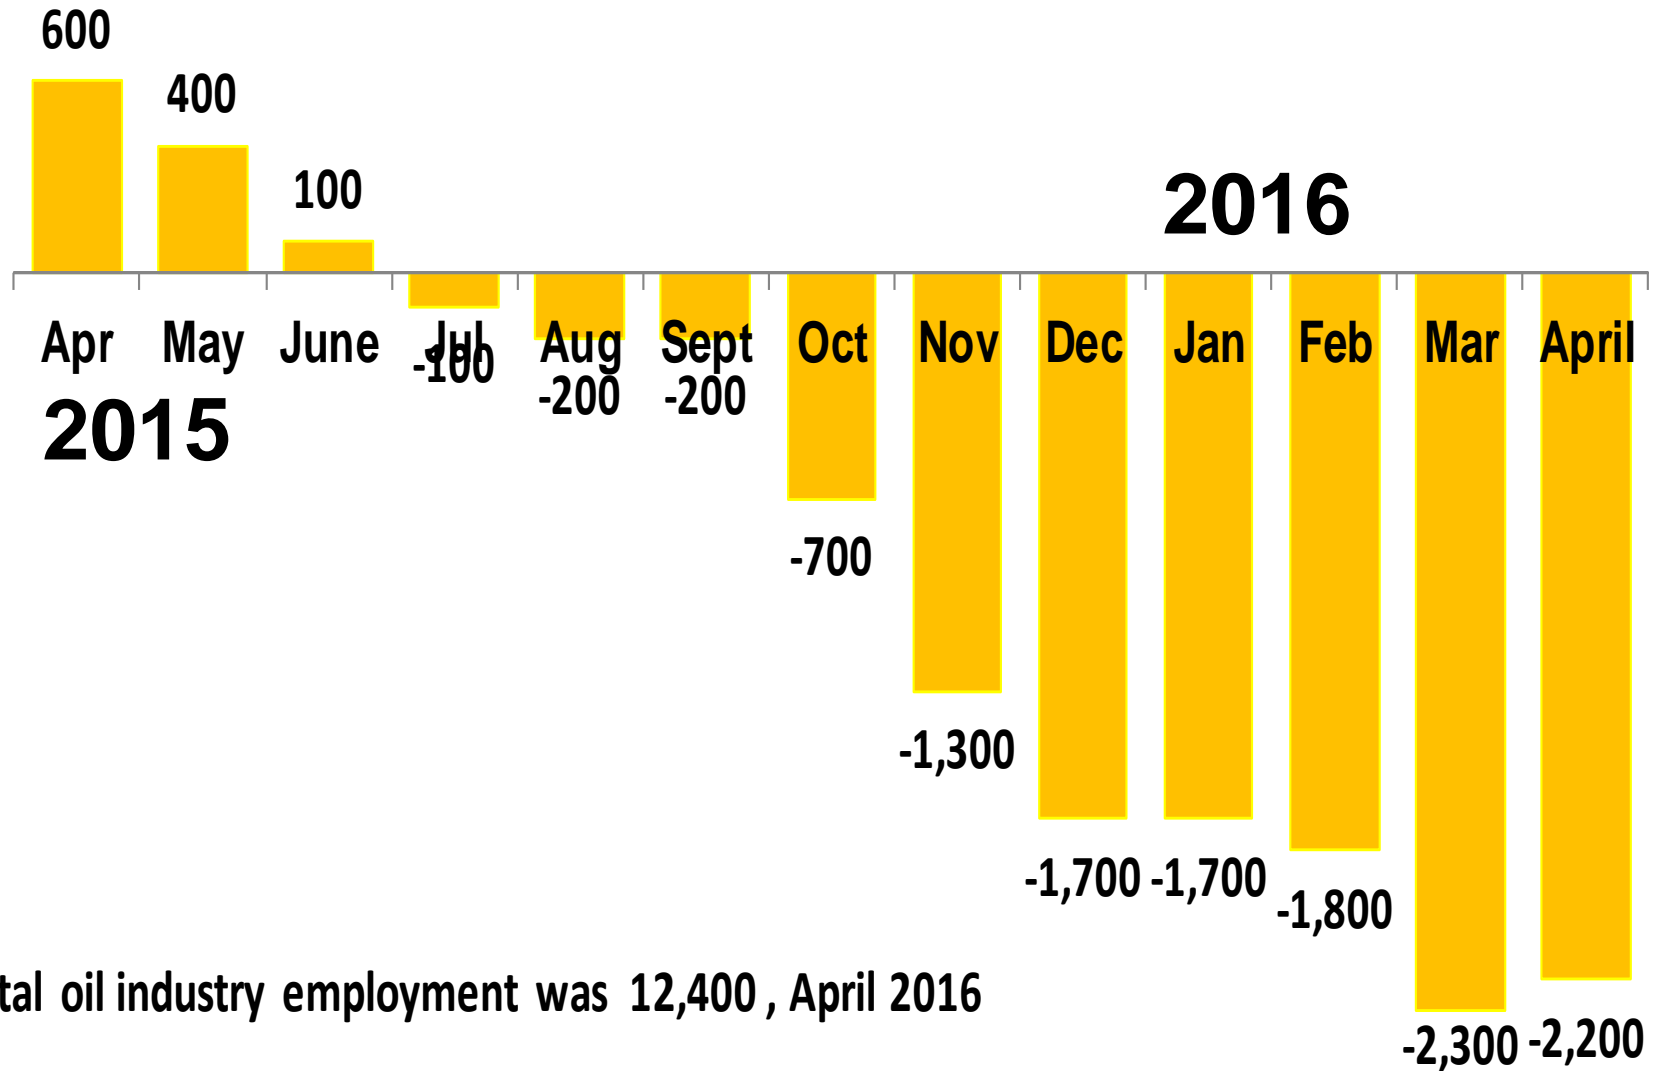

Oil Industry Job Losses Growing 2015-2016

*Total oil industry employment was 12,400 , April 2016