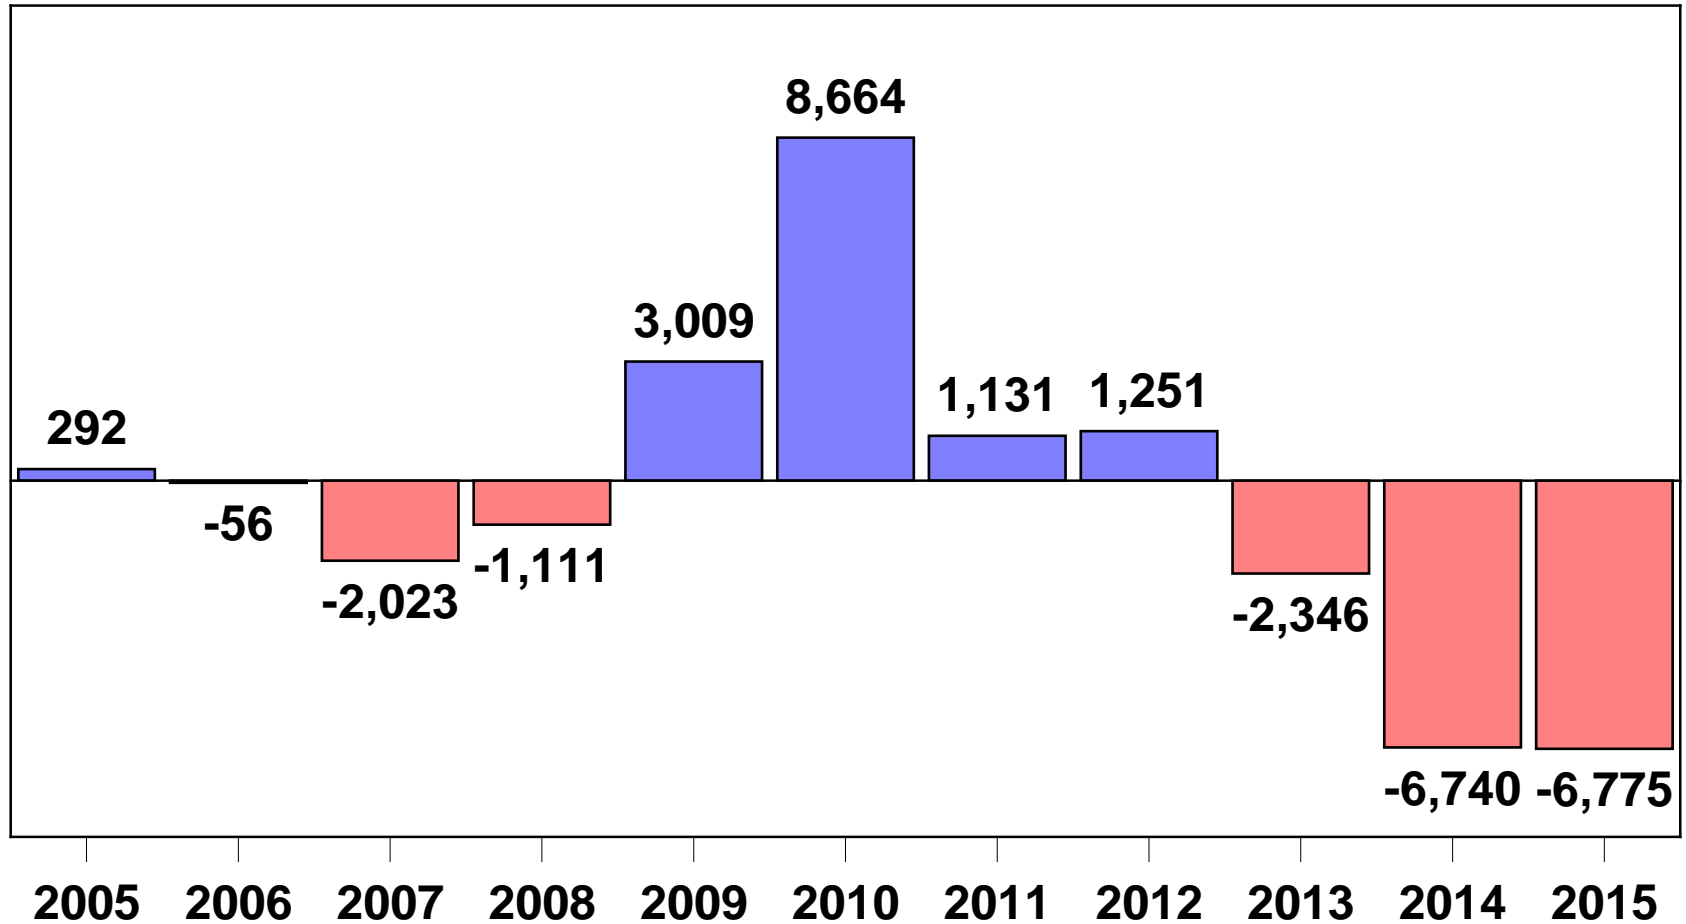

Alaska's Migration Story

Annual net migration, Alaska