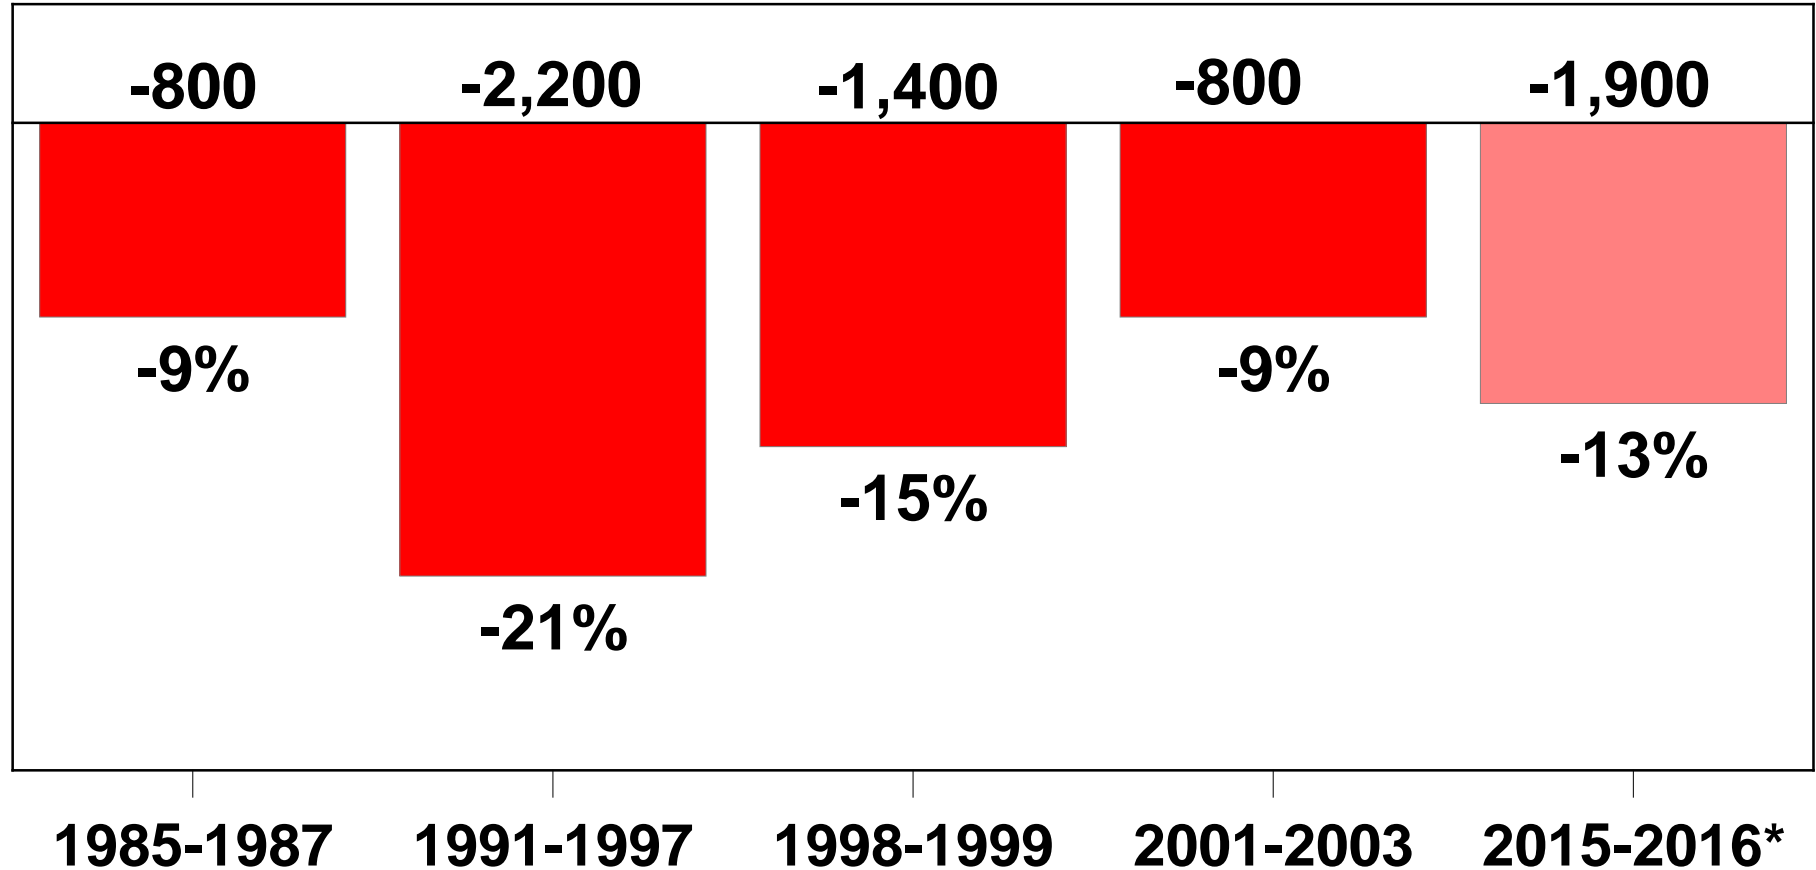

Previous Oil and Gas Employment Losses In Alaska

Oil and gas employment losses in AK

*Very preliminary estimates--first quarter 2016 compared to first quarter 2015