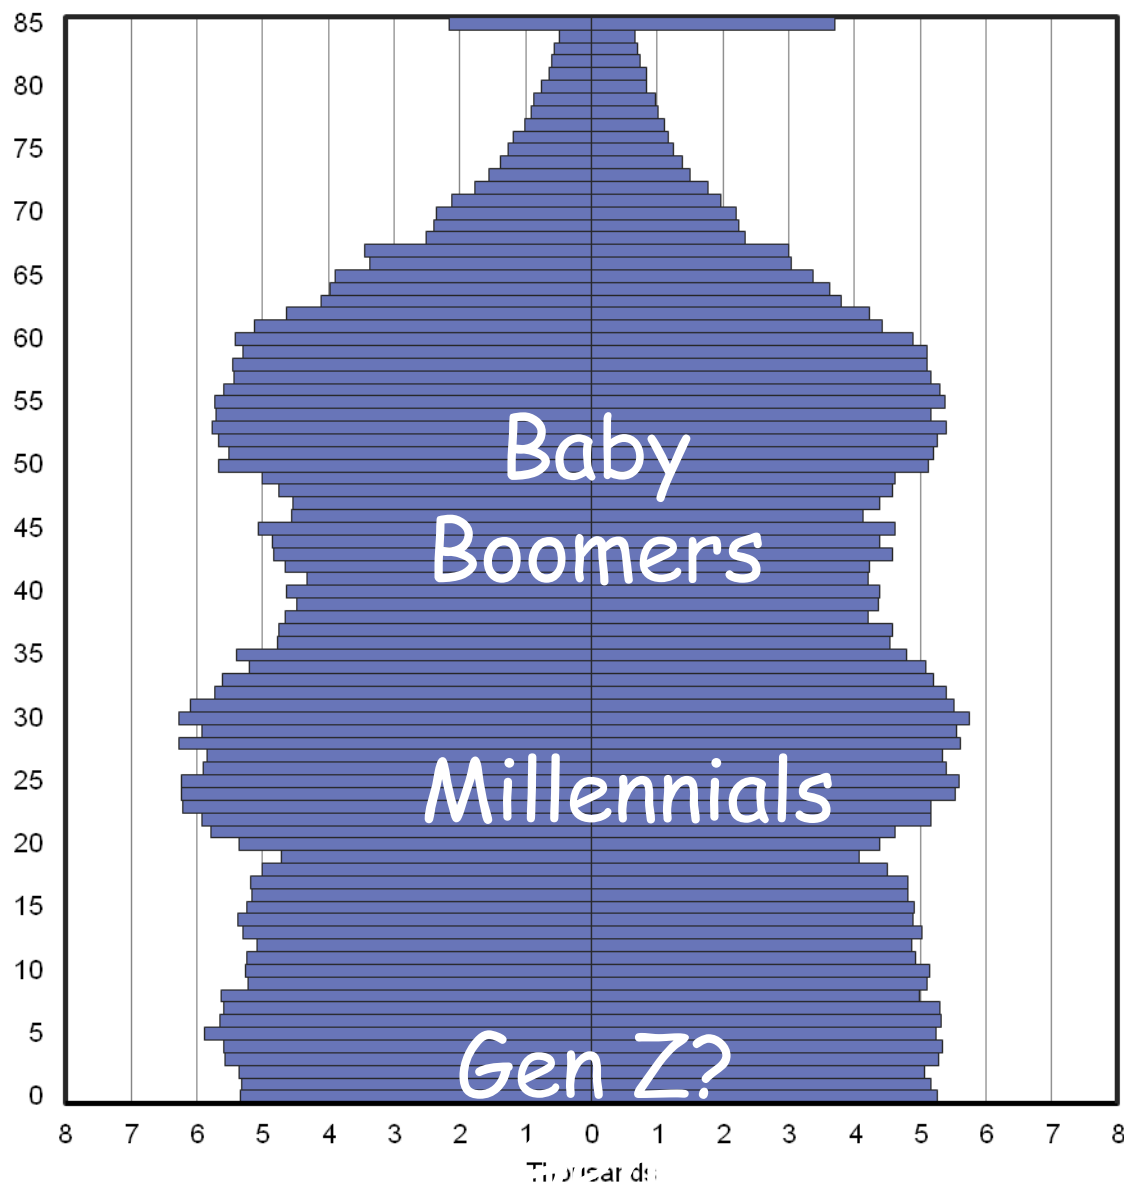

# Estimated Alaska Population by Age and Sex

1980

**Median  
age=26,  
3%>65**

2014

AGE

# Estimated Alaska Population by Age and Sex 2014

Median age=34,  
10%>65

Men Women