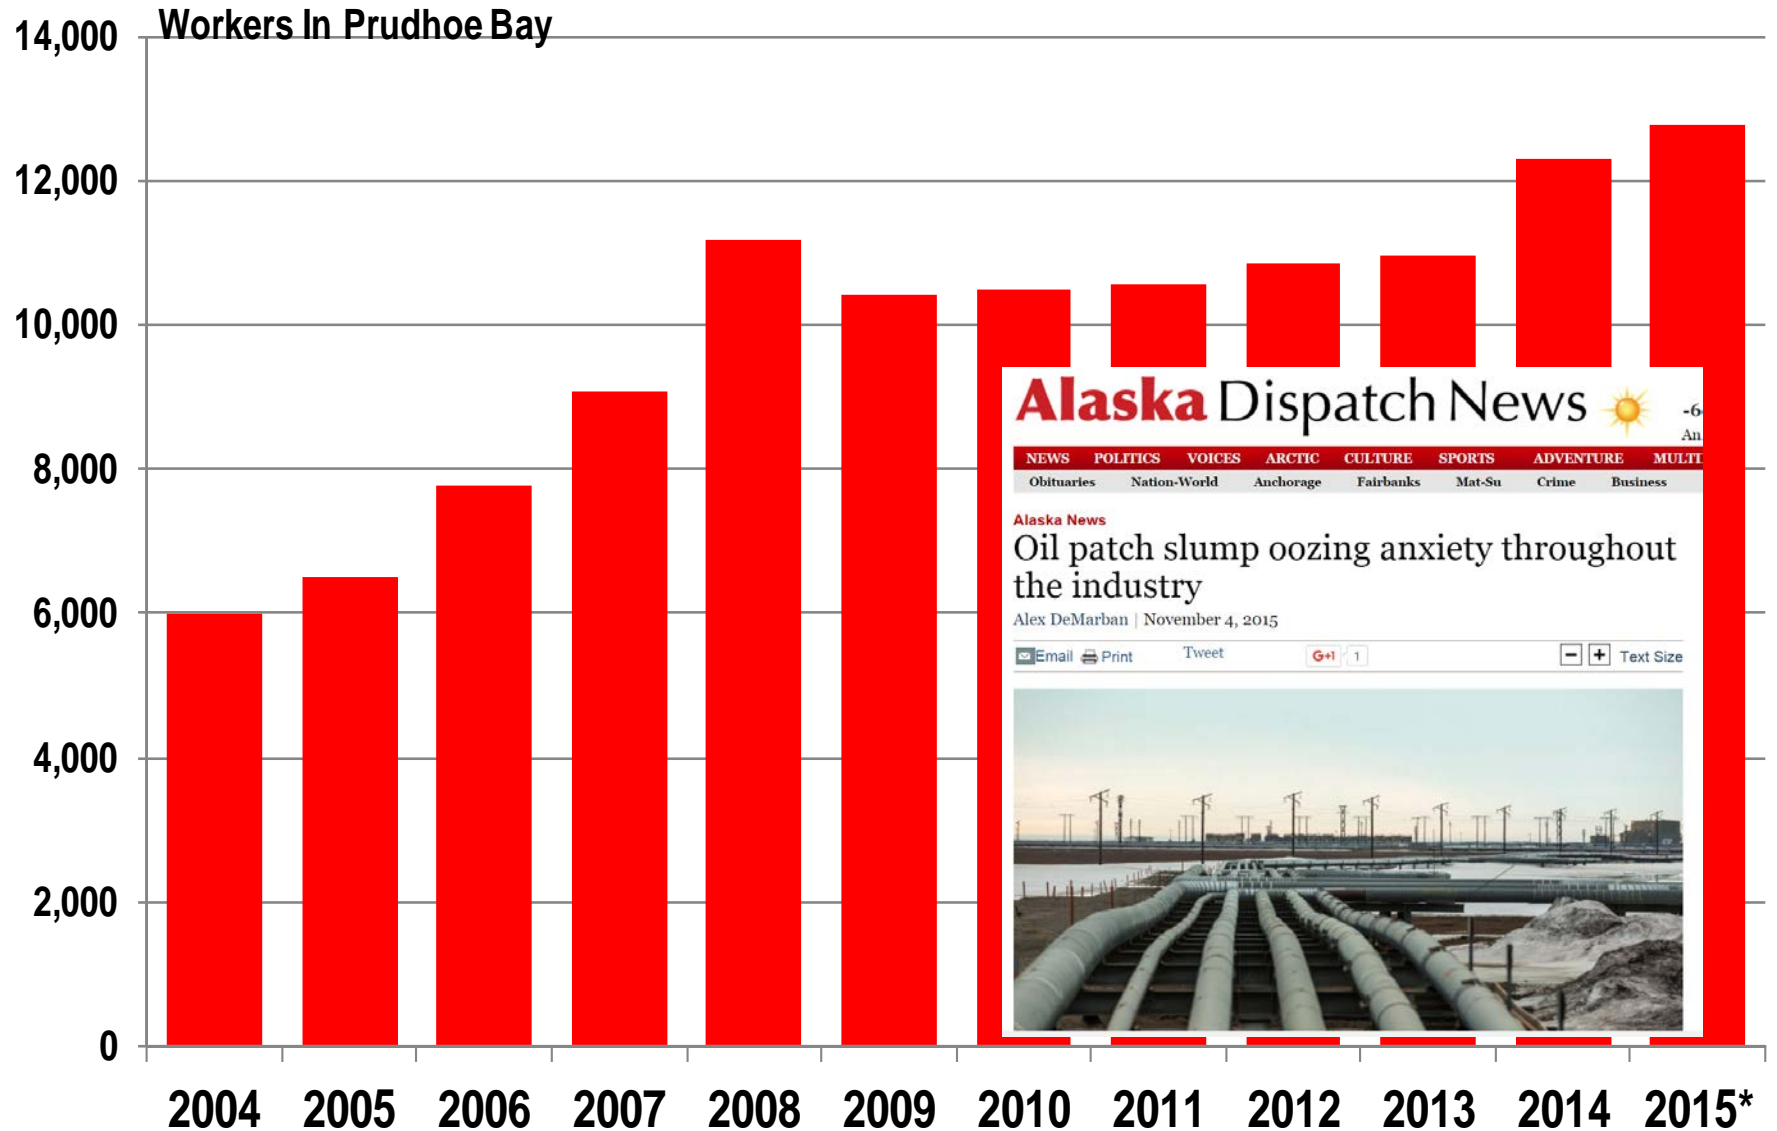

Prudhoe Bay Employment Counts Have Been At All Time Highs

*Only based on first 3 quarters