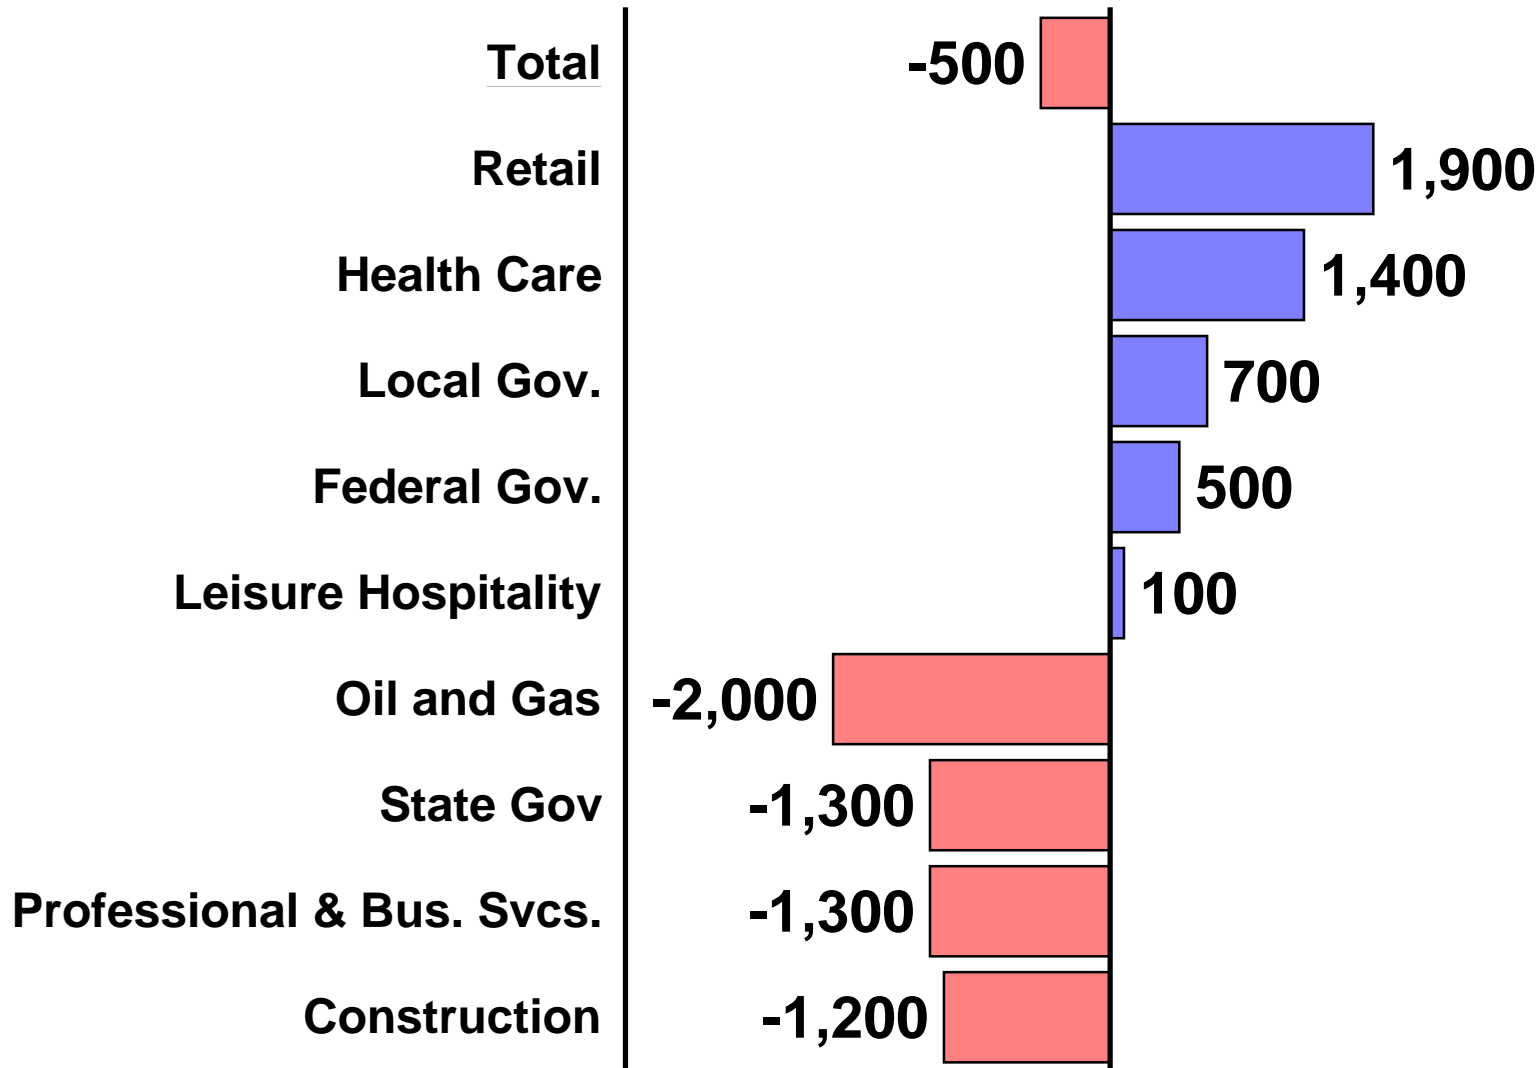

# Growth Disappearing In Alaska

## Economy

Alaska close to recession, if not there already, economist says

Jeannette Lee Falsey, Zaz Hollander | November 13, 2015

Print Email  Text Size

## Percent employment change from previous year-AK and U.S.

# This Is How Things Are Shaping Up In 2016--It Is Still Very Early!

Selected Job Gains and Losses Thru April 2016

Interactive U.S. map summarizing the economic status of U.S. states and metropolitan areas.